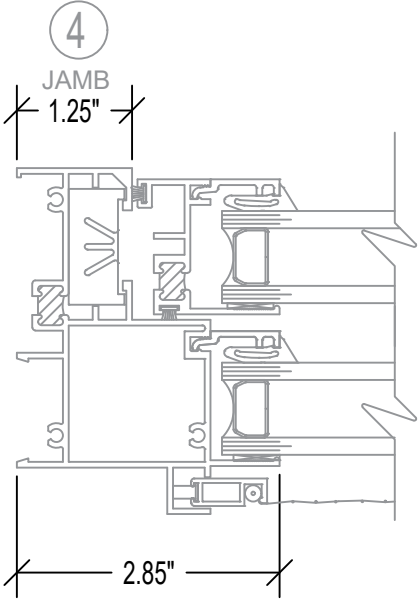

700 SERIES 3 1/4" PW

SINGLE HUNG MULLED TO FIXED

STERGIS
WINDOWS & DOORS