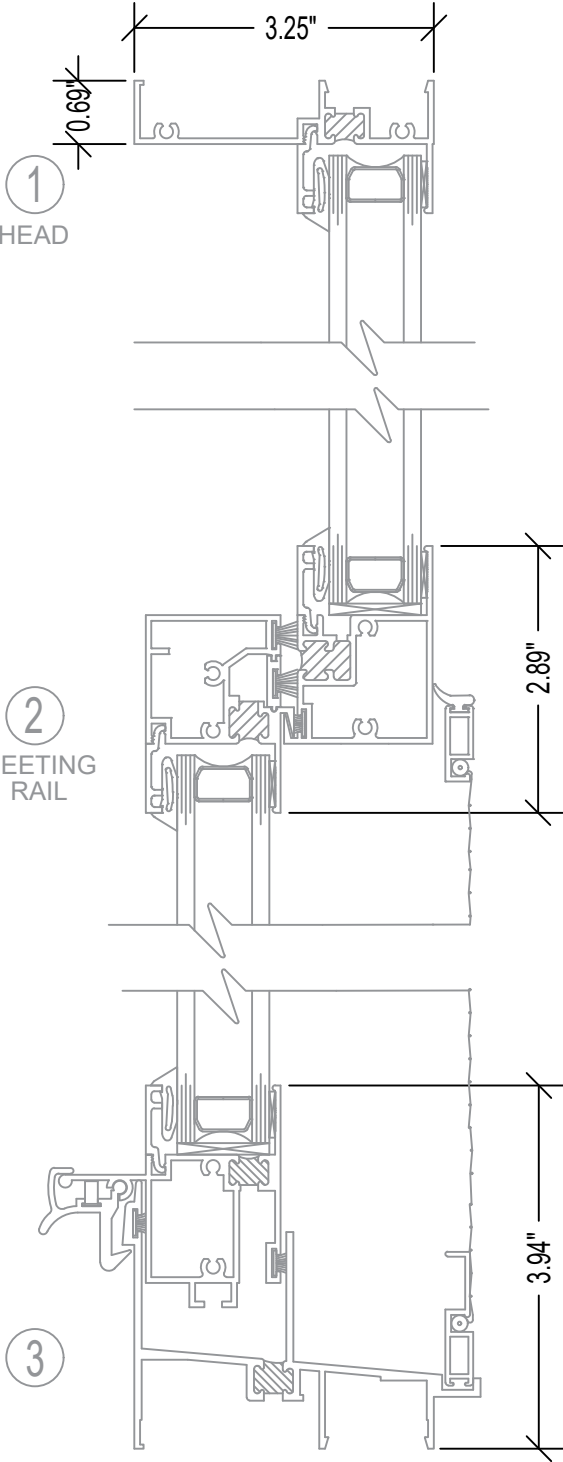

700 SERIES 3 1/4" PW

SINGLE HUNG MULLED TO FIXED

STERGIS
WINDOWS & DOORS