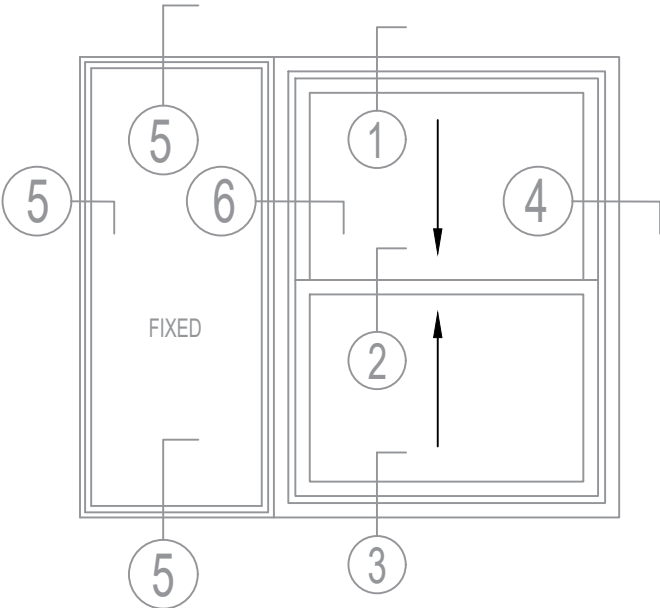

700 SERIES 3 1/4" PW

SINGLE HUNG MULLED TO FIXED

STERGIS
WINDOWS & DOORS